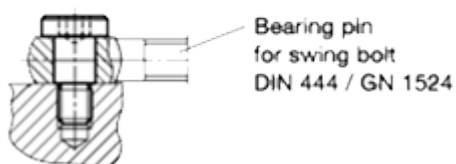

Article number: 207321M565NI

Description: E+G Shoulder screw
GN 732.1-M5-6-5-NI

Measures

Application example

d1	= M 5
d2	= 6 -0.03/-0.05
d3	= 12
l1 +0.20/+0.13	= 5
l2	= 7
l3	= 3
s	= 3
Weight in (g)	= 4