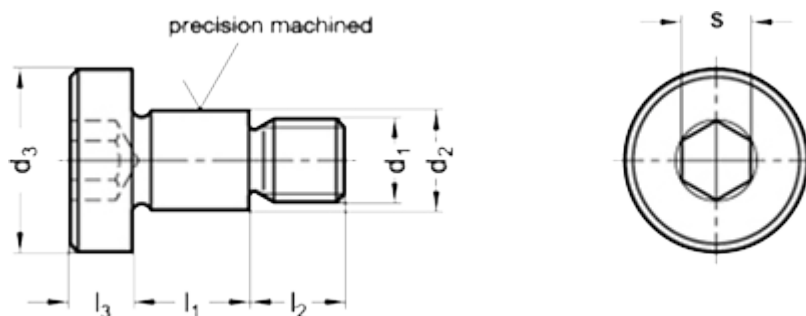

Article number: 207321M565NI

Description: E+G Shoulder screw
GN 732.1-M5-6-5-NI

Measures

Application example

d1	= M 5
d2	= 6 -0.03/-0.05
d3	= 12
l1 +0.20/+0.13	= 5
l2	= 7
l3	= 3
s	= 3
Weight in (g)	= 4